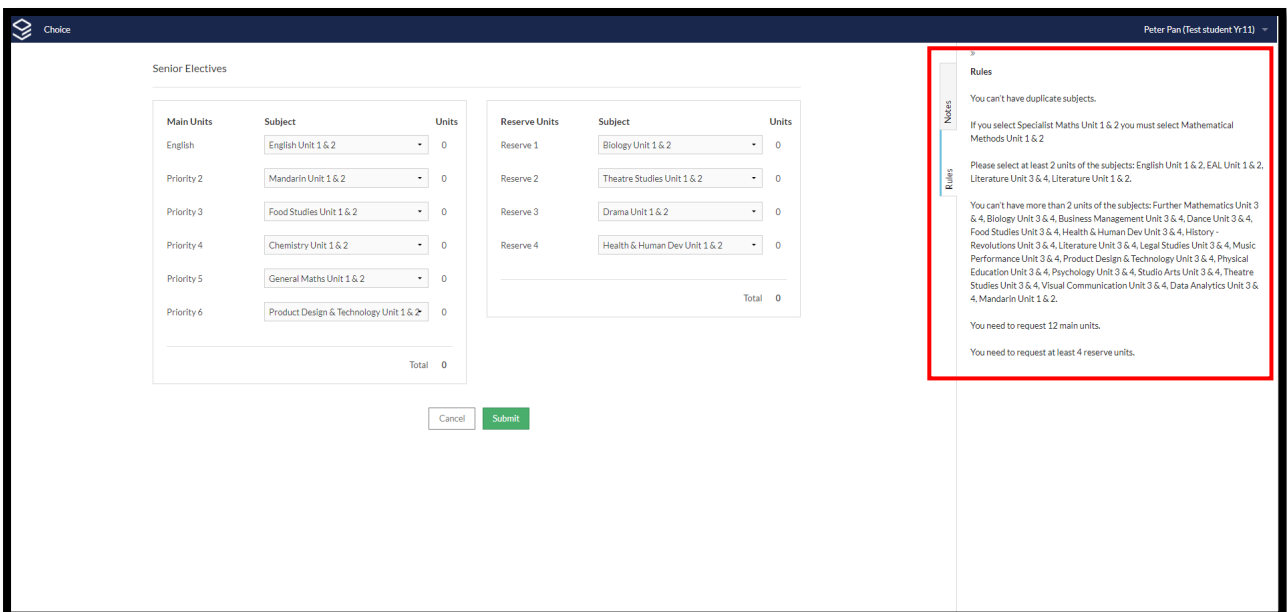

Please make sure you read the **Rules** on the right-hand side of your selection form, as this gives you clear instructions on what you can and can't do when selecting your subjects.