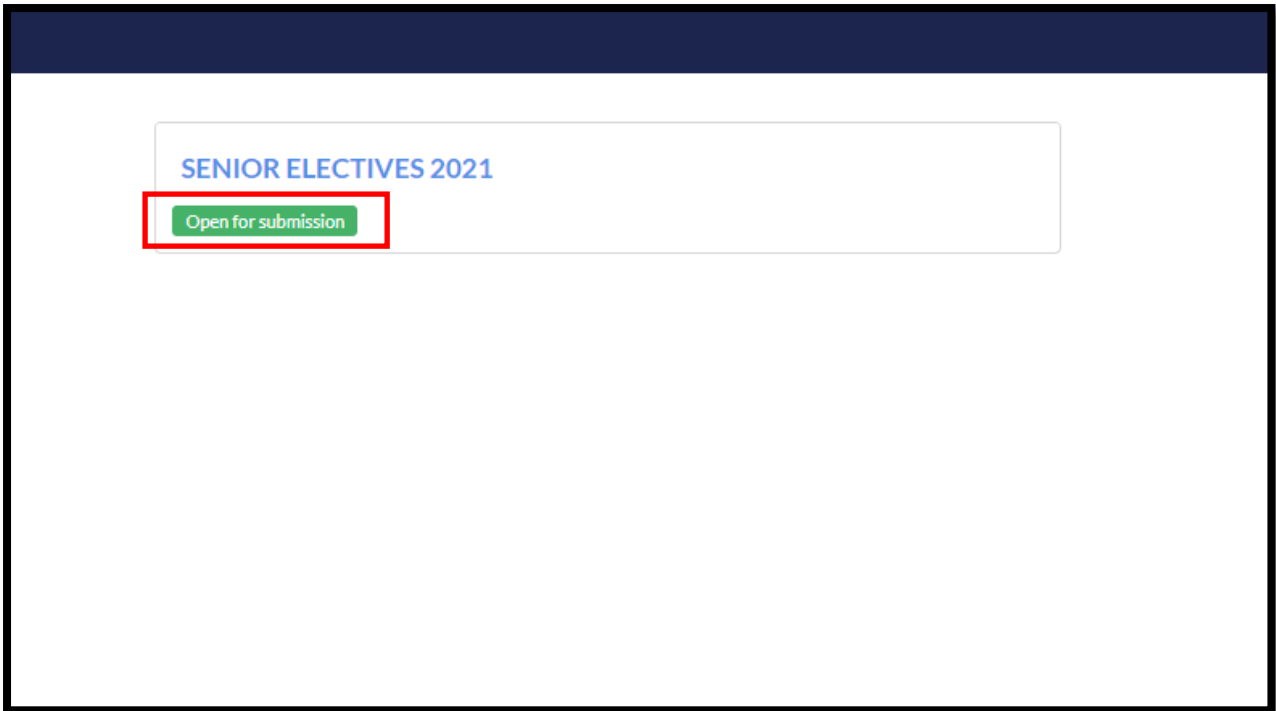

Please make sure you read the **Rules** on the right-hand side of your selection form, as this gives you clear instructions on what you can and can't do when selecting your subjects.

STEP THREE: Press submit. Make sure you double-check your subject selections before pressing submit, as this will finalise your subject selections for 2021.